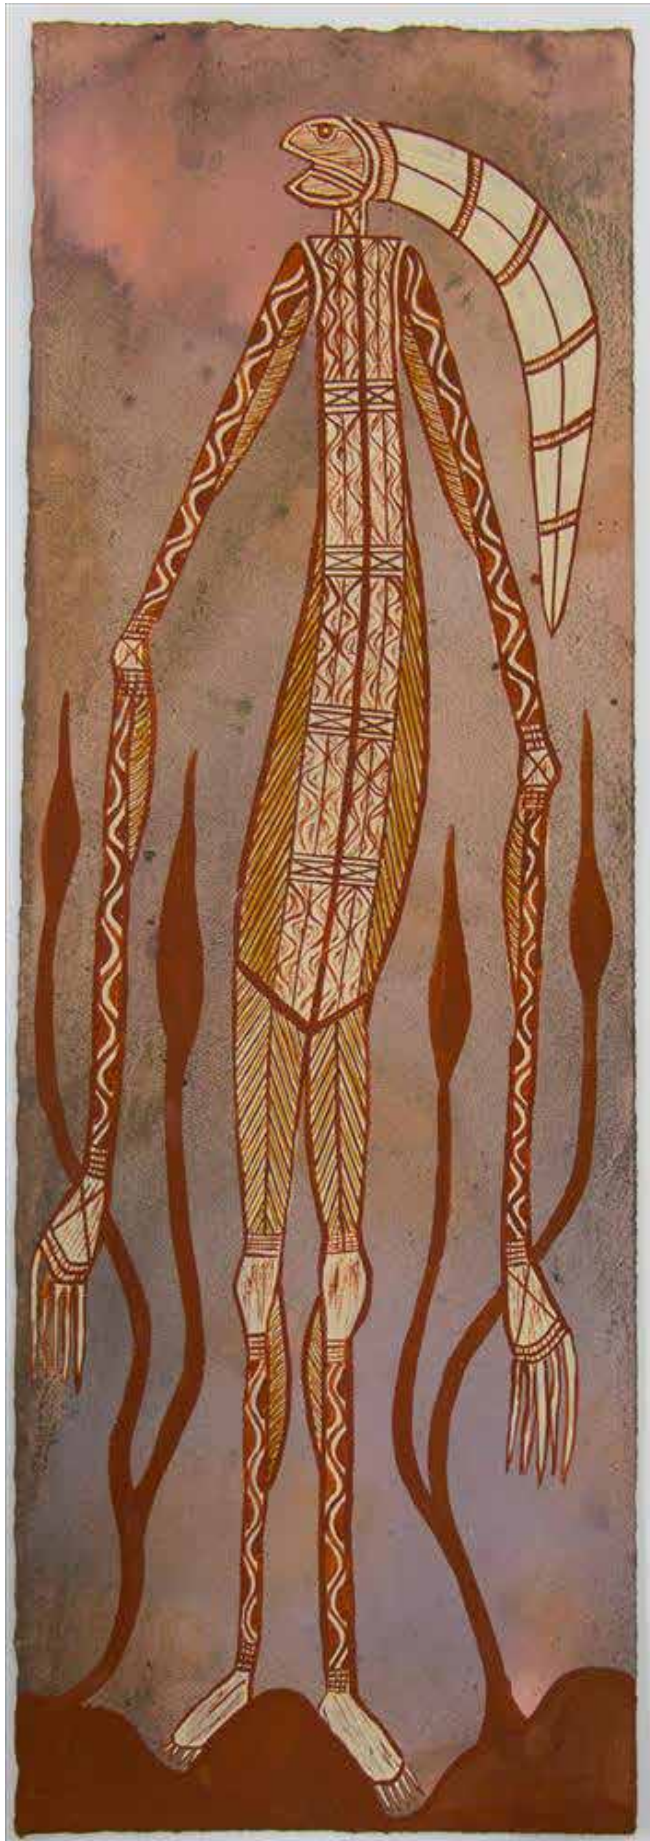

14. Allan Namaniyuo

Namorrorddo,
Cat 140-20,
61 x 29cm.
$500

Chapman & Bailey Gallery
350 Johnston Street,
Abbotsford, VIC, 3067
T +61 3 9415 8666
gallery@chapmanbailey.com.au
www.chapmanbailey.com.au