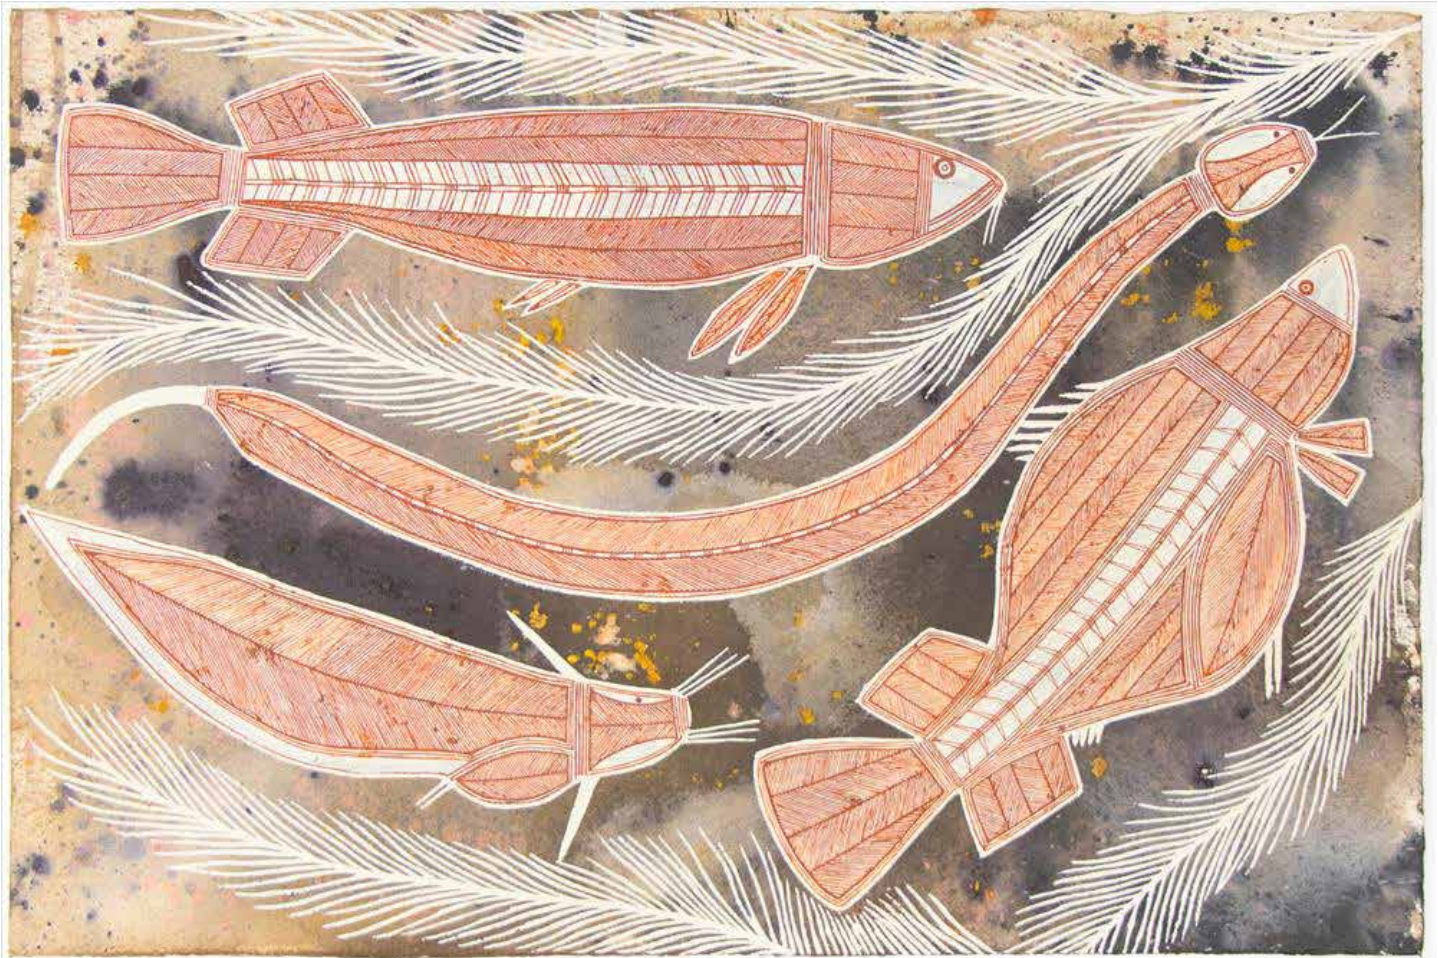

---

15. Maath Maralngurra

Kulabbari,
Cat 268-20,
51 x 76cm.
$1,020

Chapman & Bailey Gallery
350 Johnston Street,
Abbotsford, VIC, 3067
T +61 3 9415 8666
gallery@chapmanbailey.com.au
www.chapmanbailey.com.au