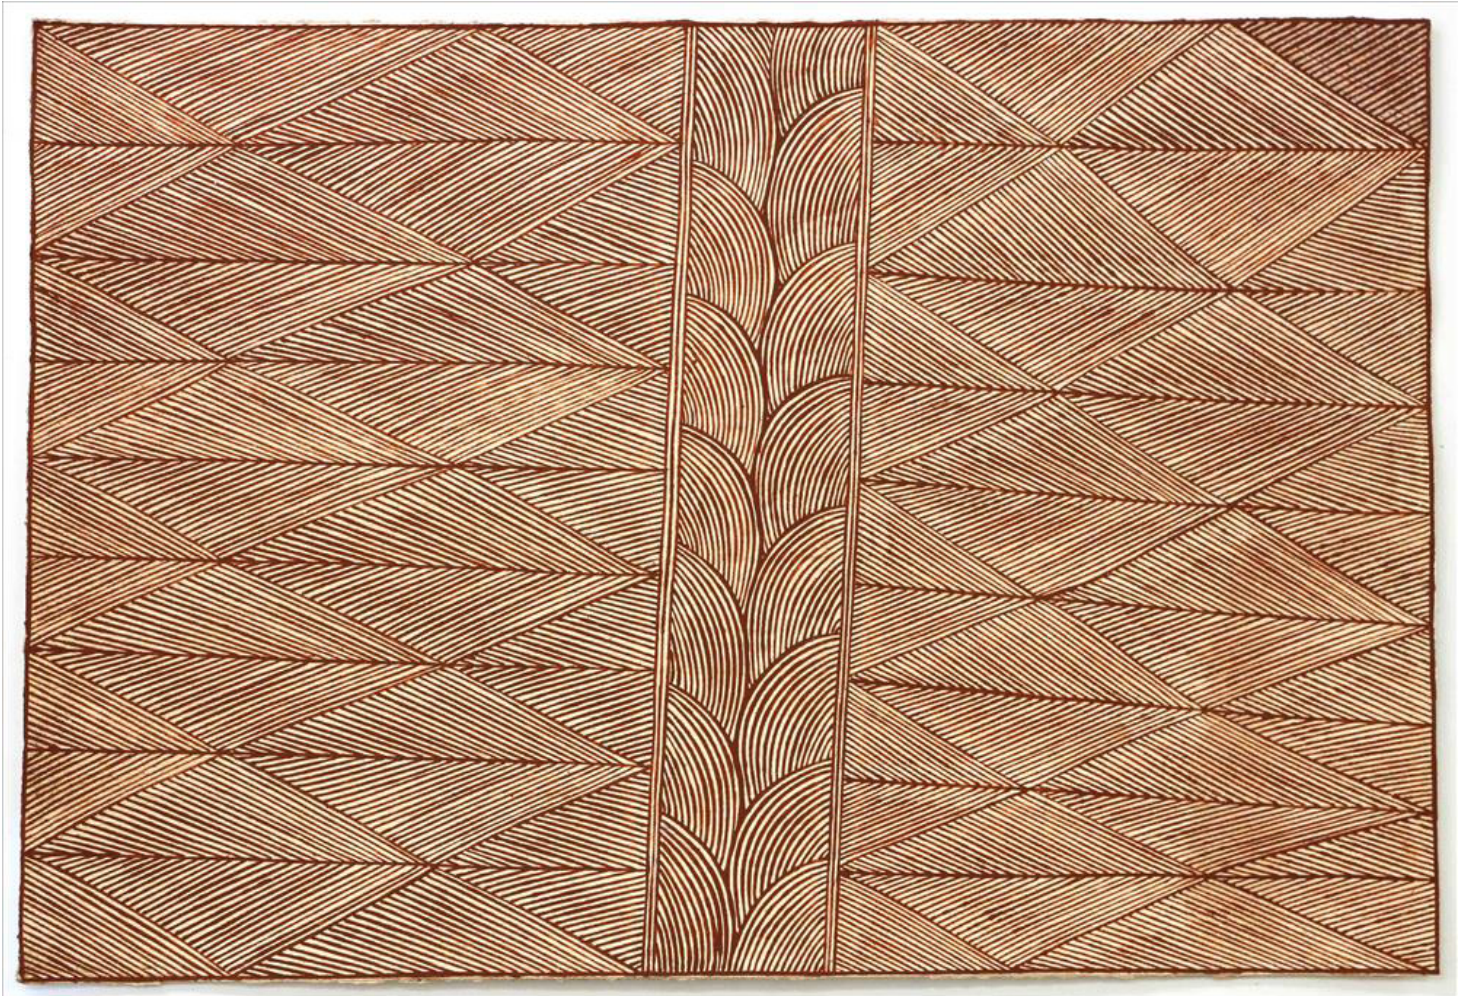

5. Joey Nganjmirra

Joey's Country at Marlwon,
Cat 3964-17,
41 x 61cm.
SOLD

Chapman & Bailey Gallery
350 Johnston Street,
Abbotsford, VIC, 3067
T +61 3 9415 8666
gallery@chapmanbailey.com.au
www.chapmanbailey.com.au